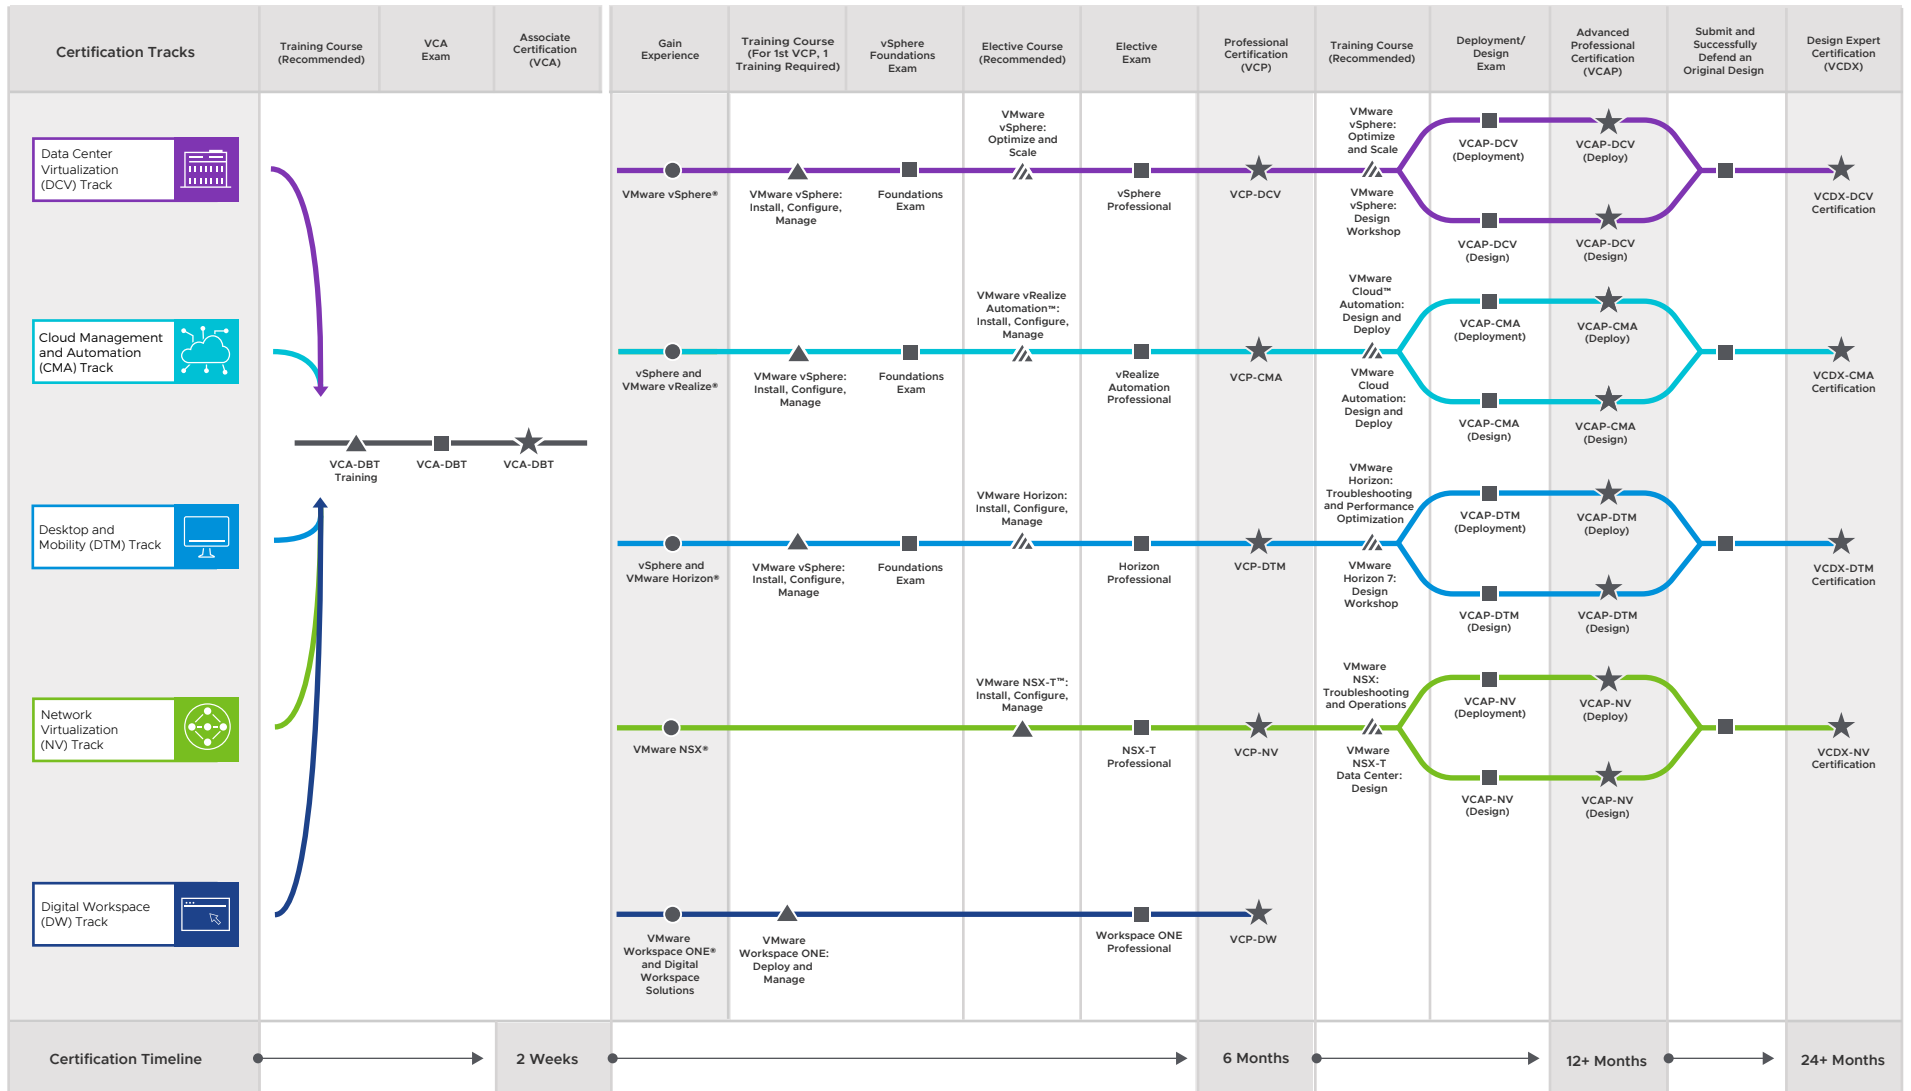

# VMware Certification Tracks

For complete details on certification requirements and exam objectives, please visit [vmware.com/certification](https://vmware.com/certification) or contact your local VMware Education Services representative. Time to completion of any certification will vary based on many factors—including, but not limited to, product experience, course completions and time/effort.

- ▲ Required Training
- ★ Certification
- ▲ Recommended Training
- Exam (Required)/ Application and Defense